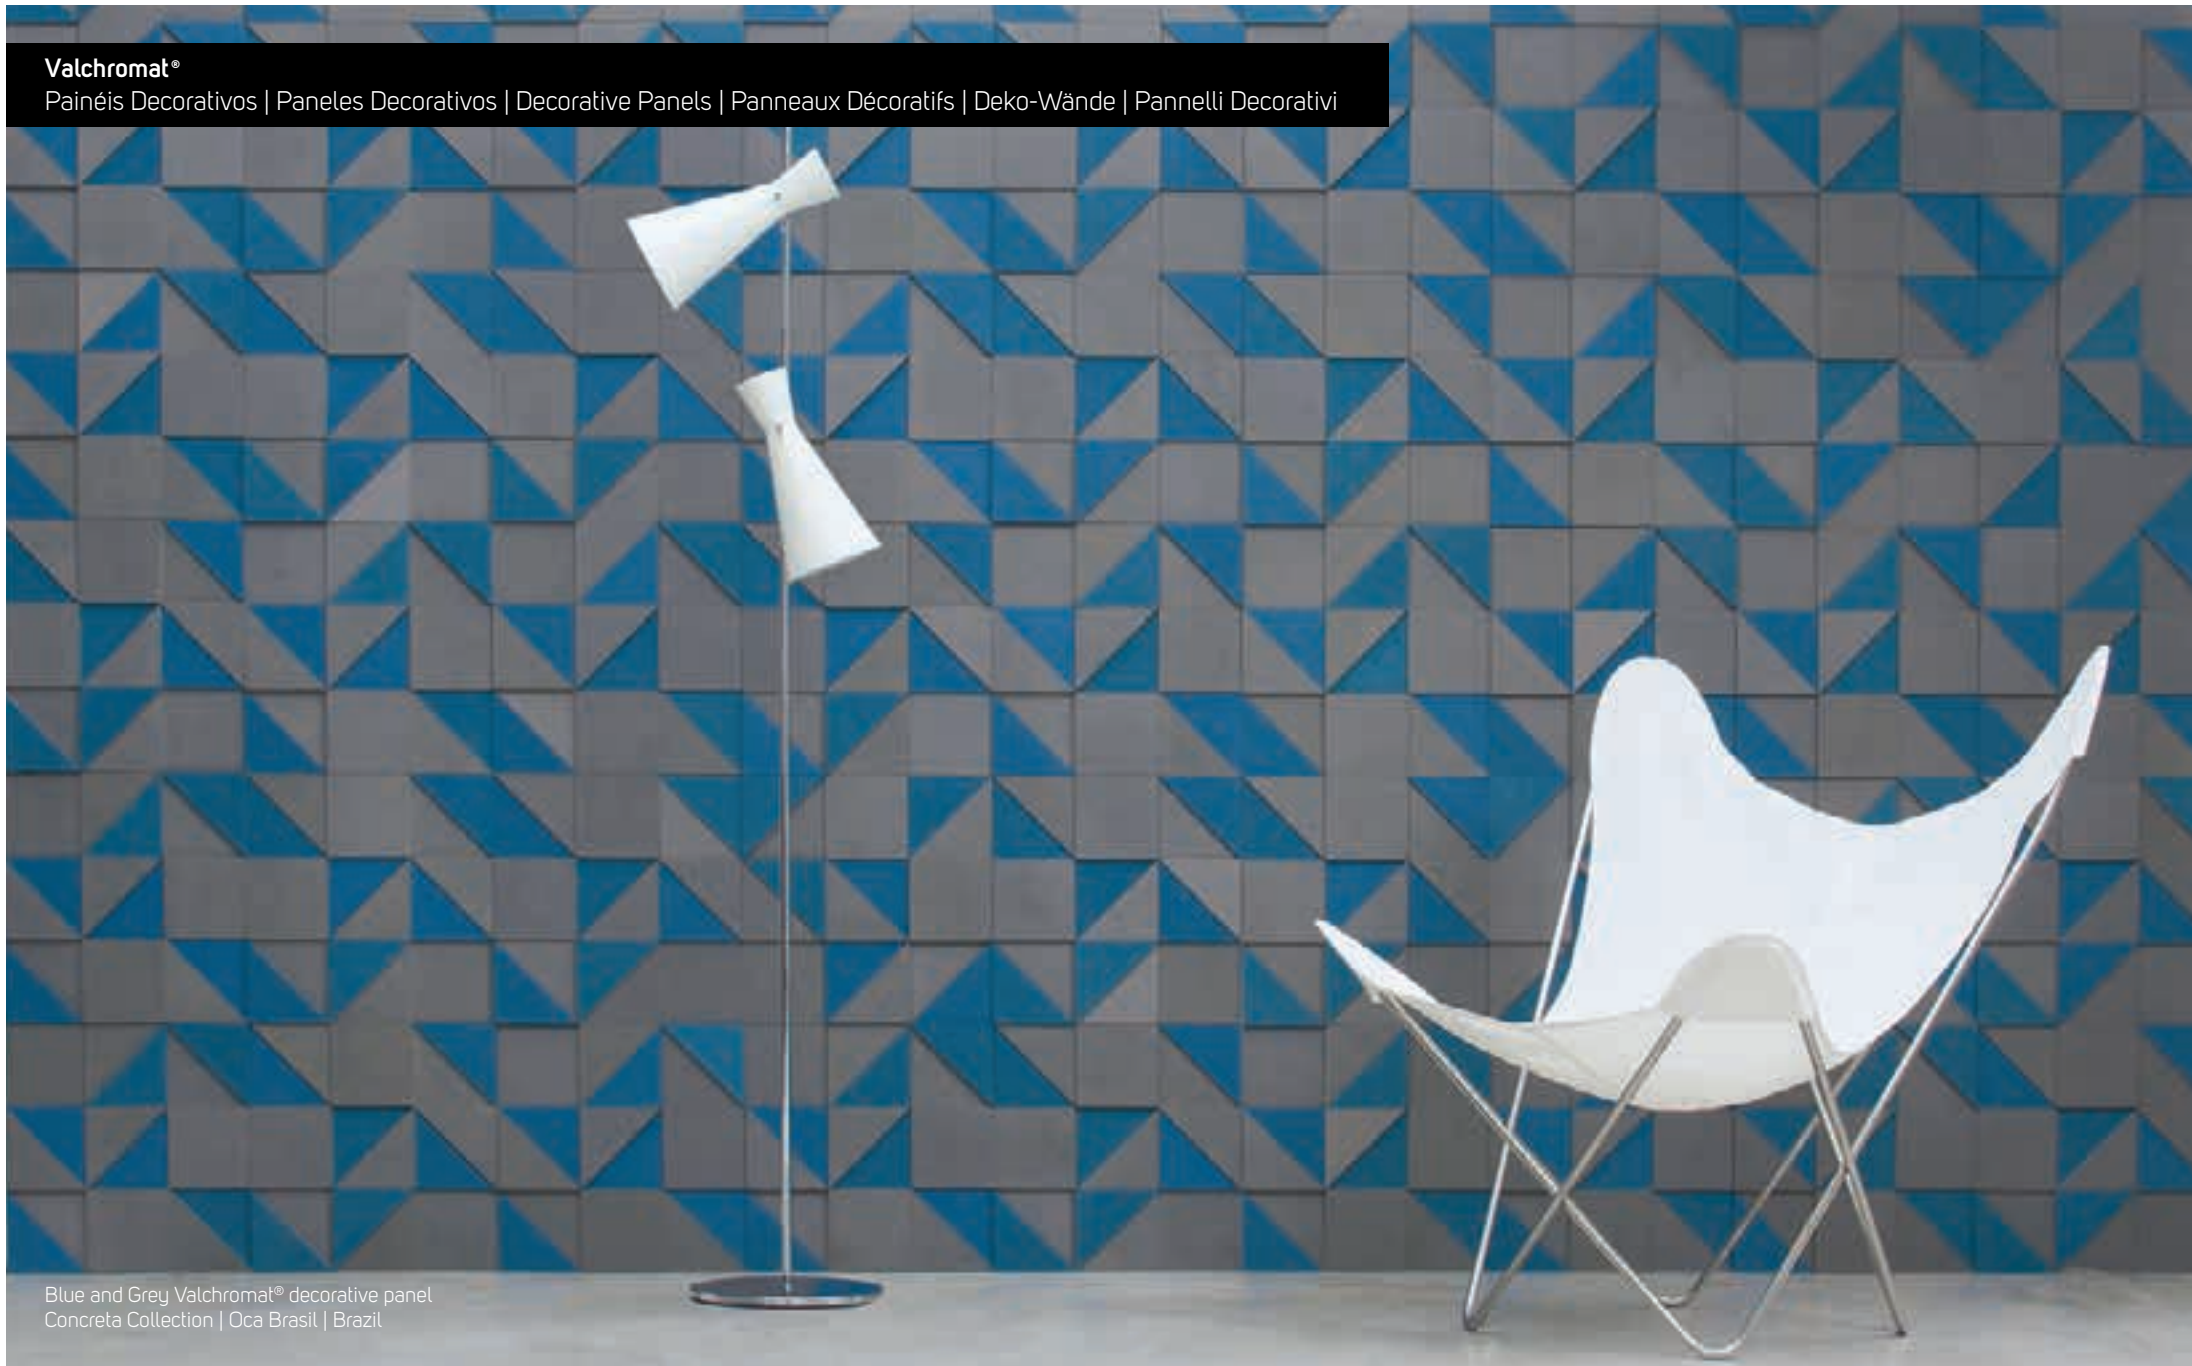

Black Valchromat® exhibition displays
Espaço Casa Vogue | Mostra Black | AR Arquitetos | Brazil

Blue and Grey Valchromat® decorative panel
Concreta Collection | Oca Brasil | Brazil

Brown Valchromat® acoustical wall panels
Soccer City - World Cup 2010 Official Stadium | Boogertman Urban Edge | South Africa