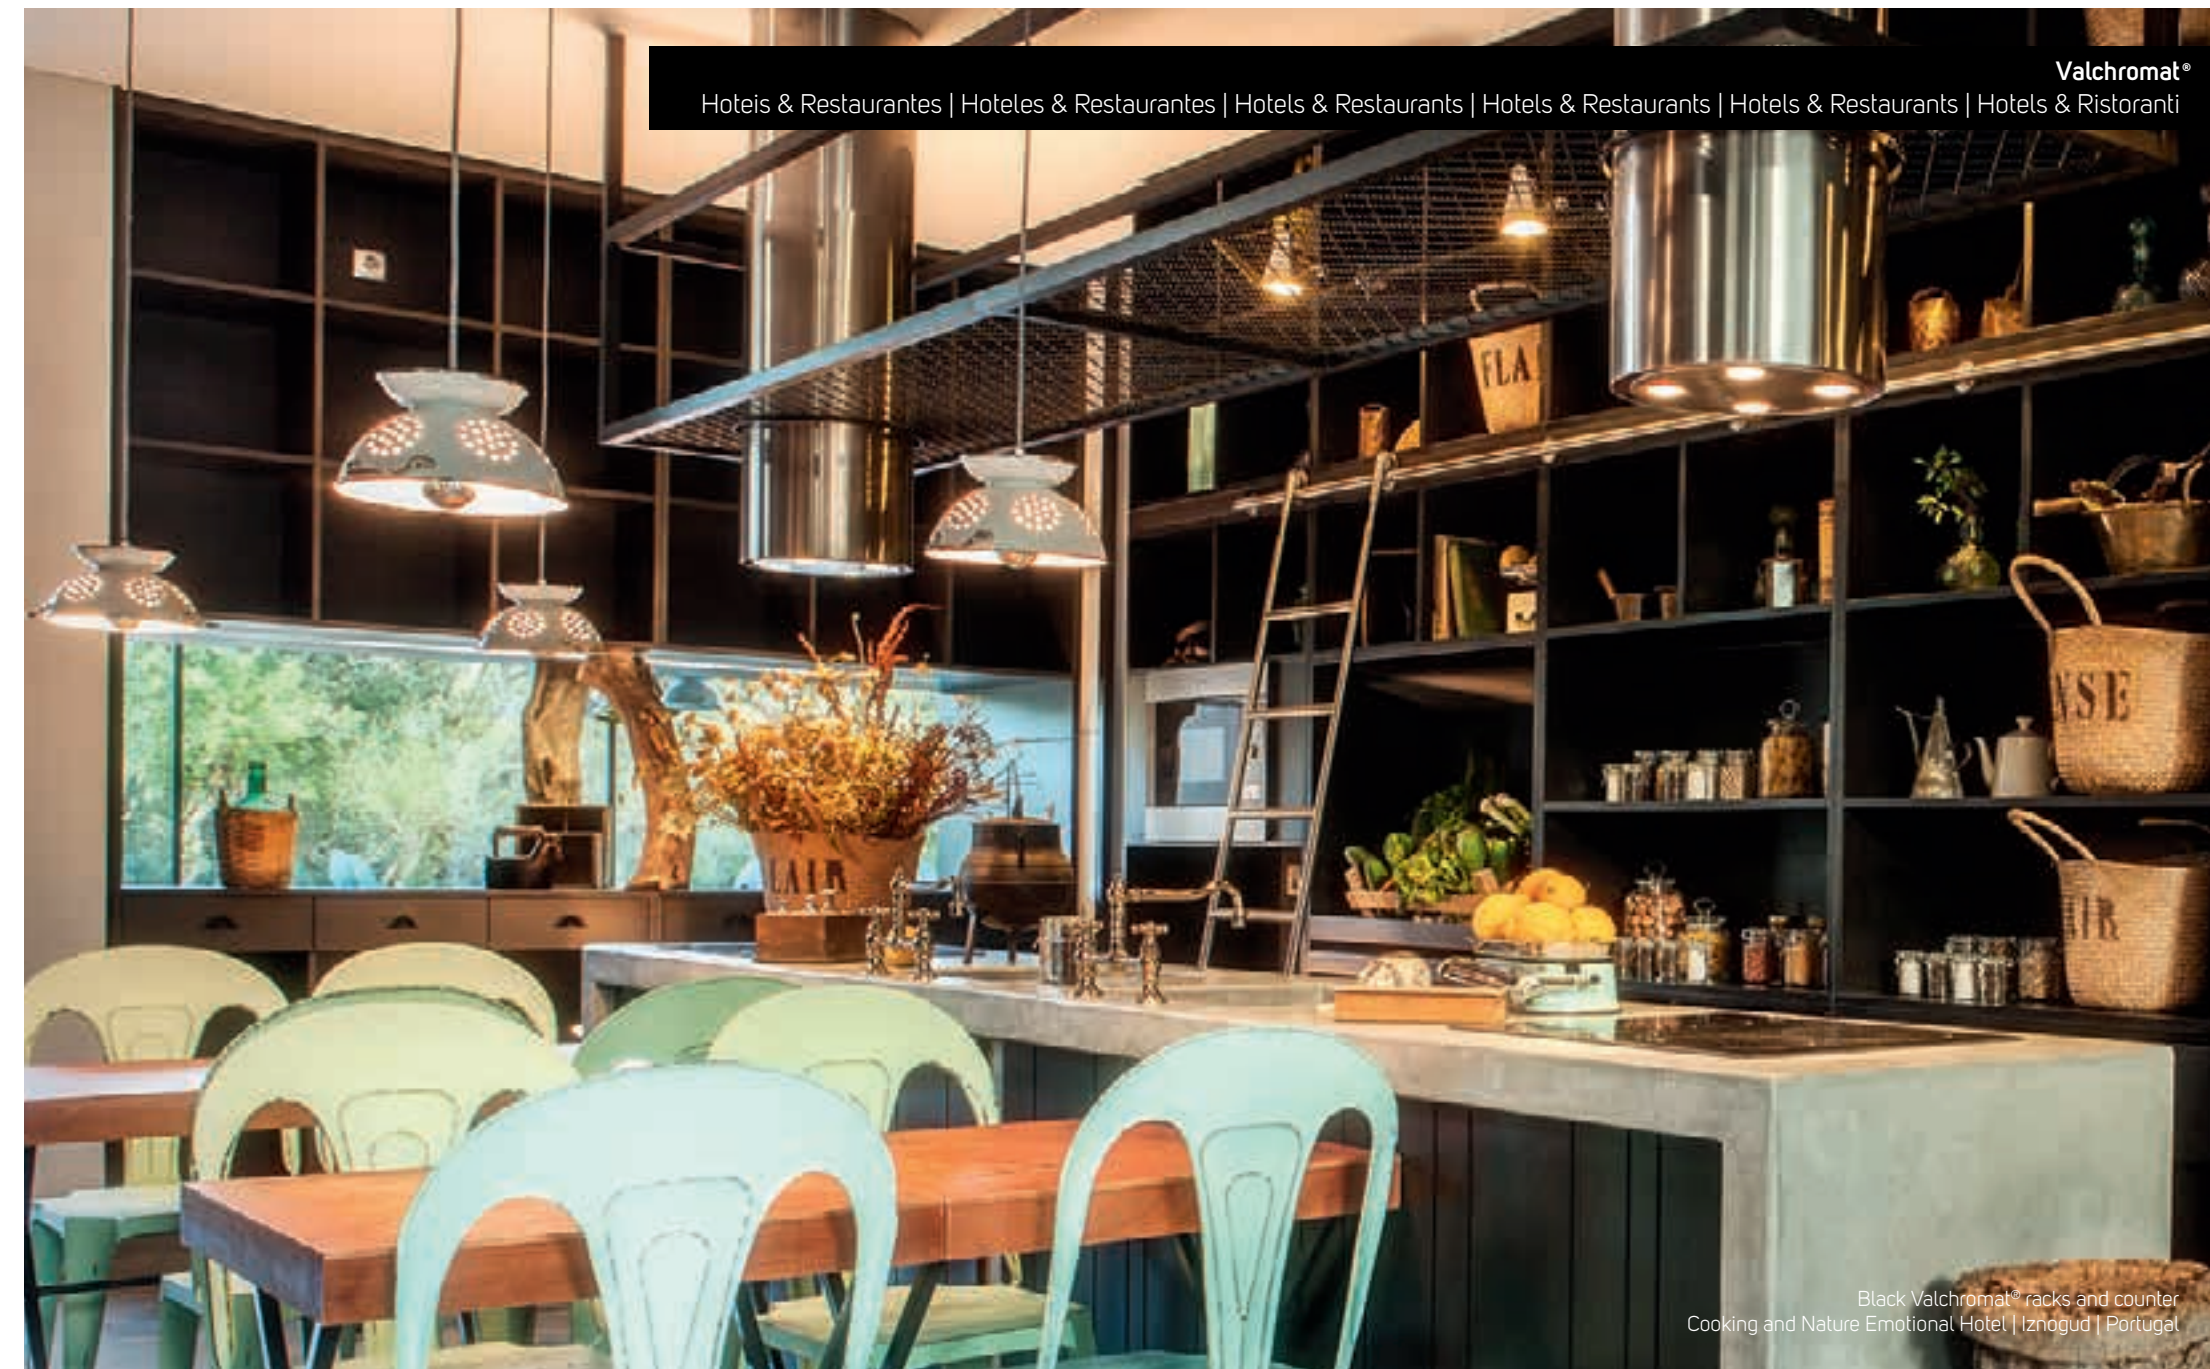

Black Valchromat® racks and counter
Cooking and Nature Emotional Hotel | Iznogud | Portugal