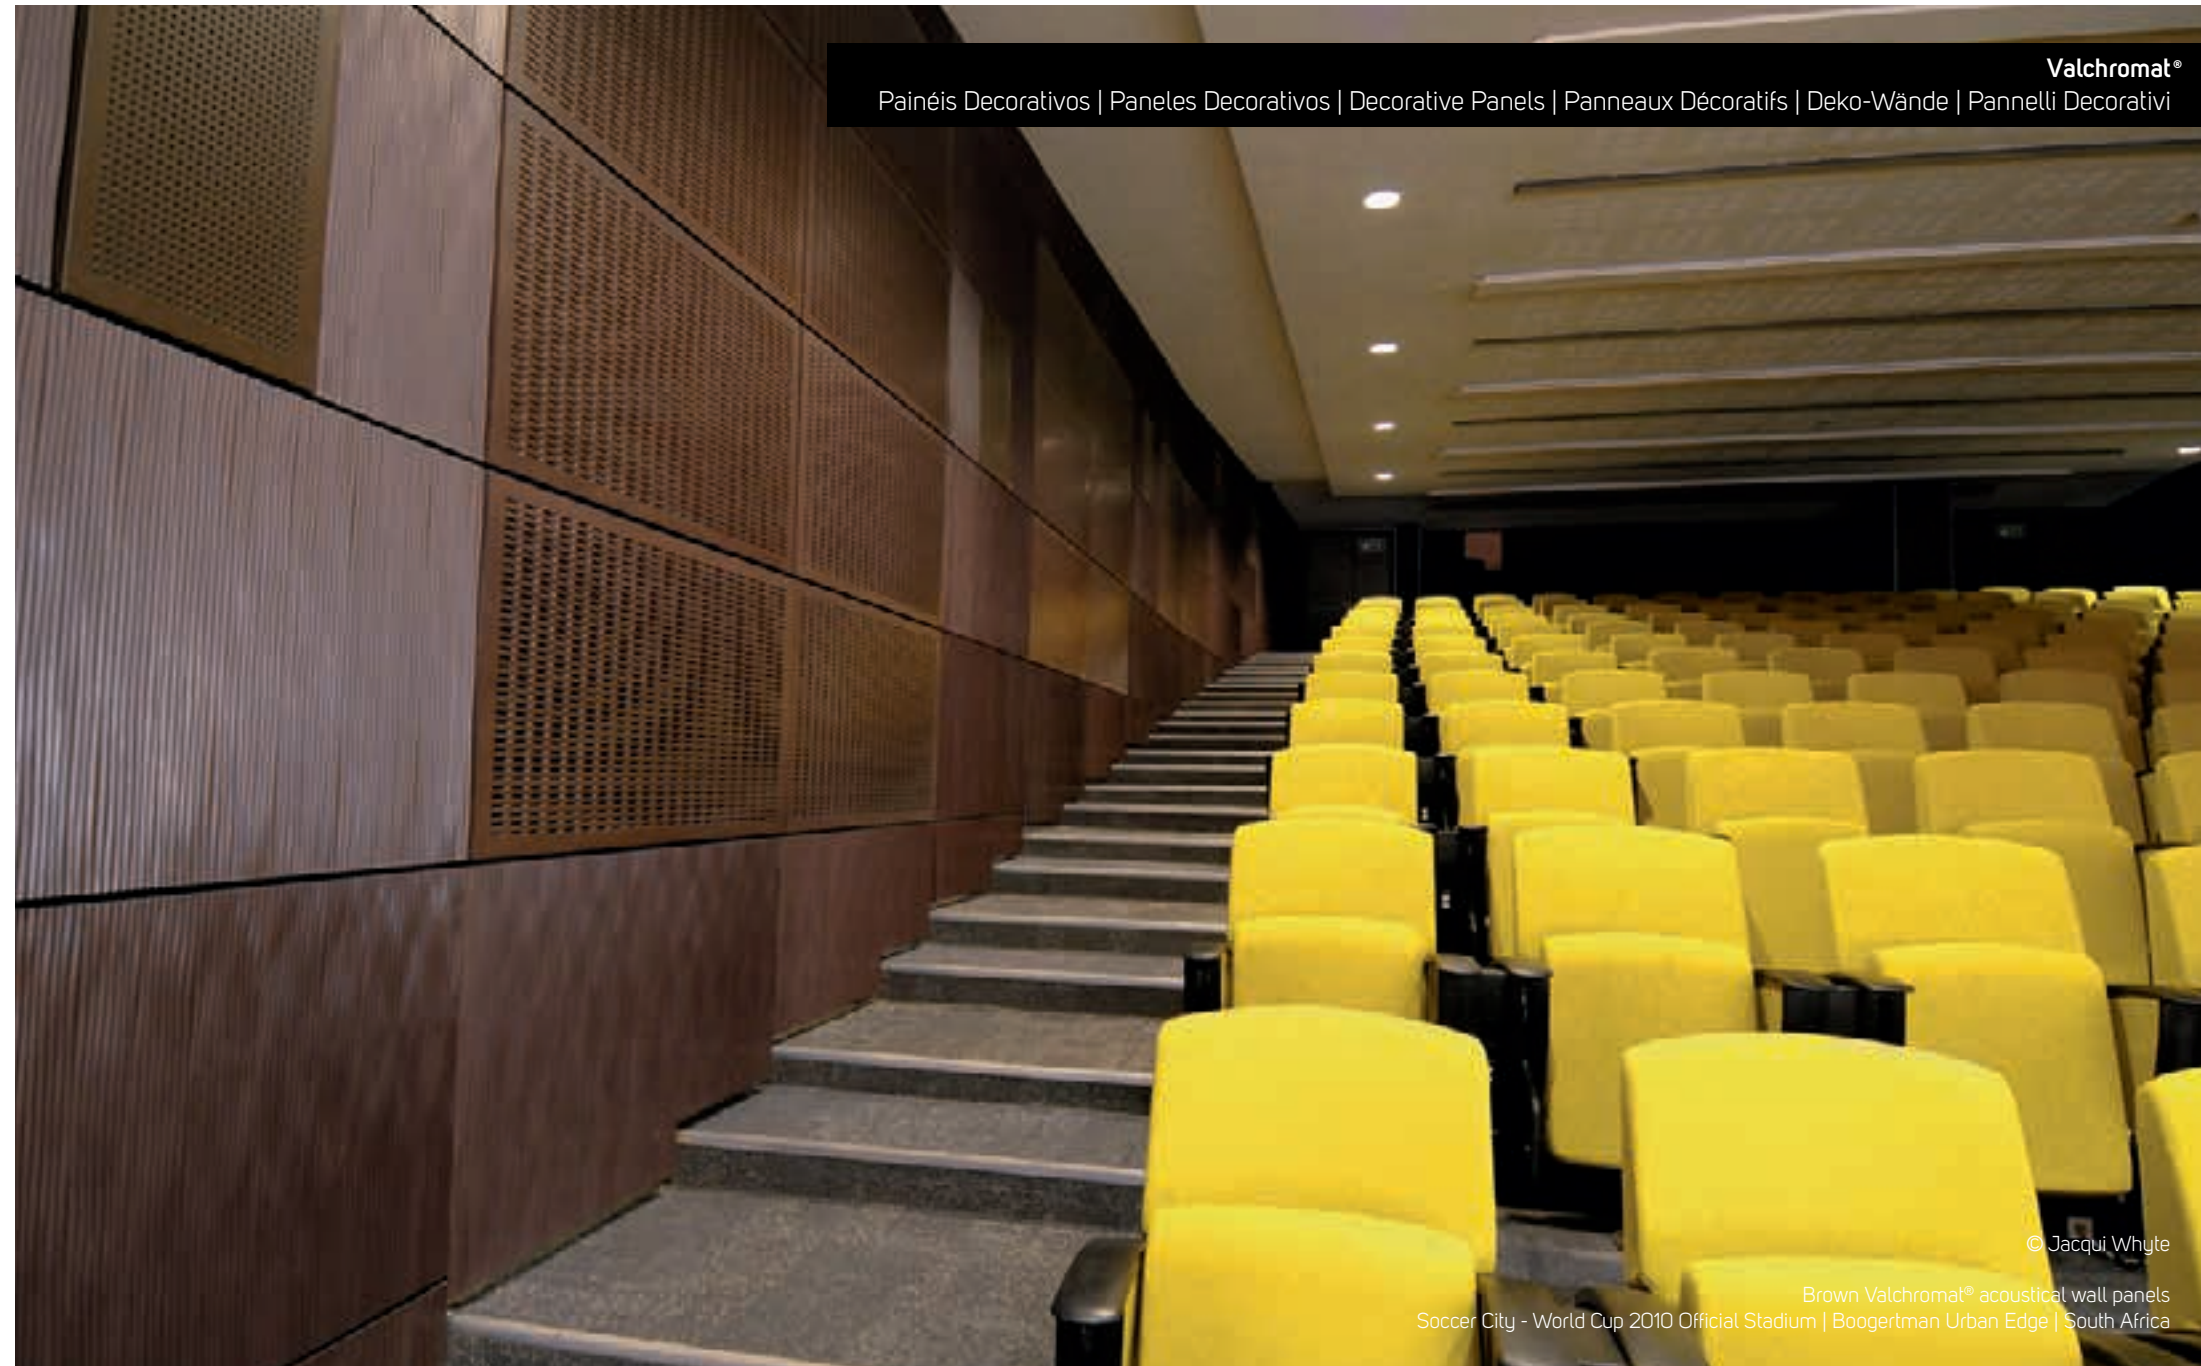

Brown Valchromat® acoustical wall panels
Soccer City - World Cup 2010 Official Stadium | Boogertman Urban Edge | South Africa