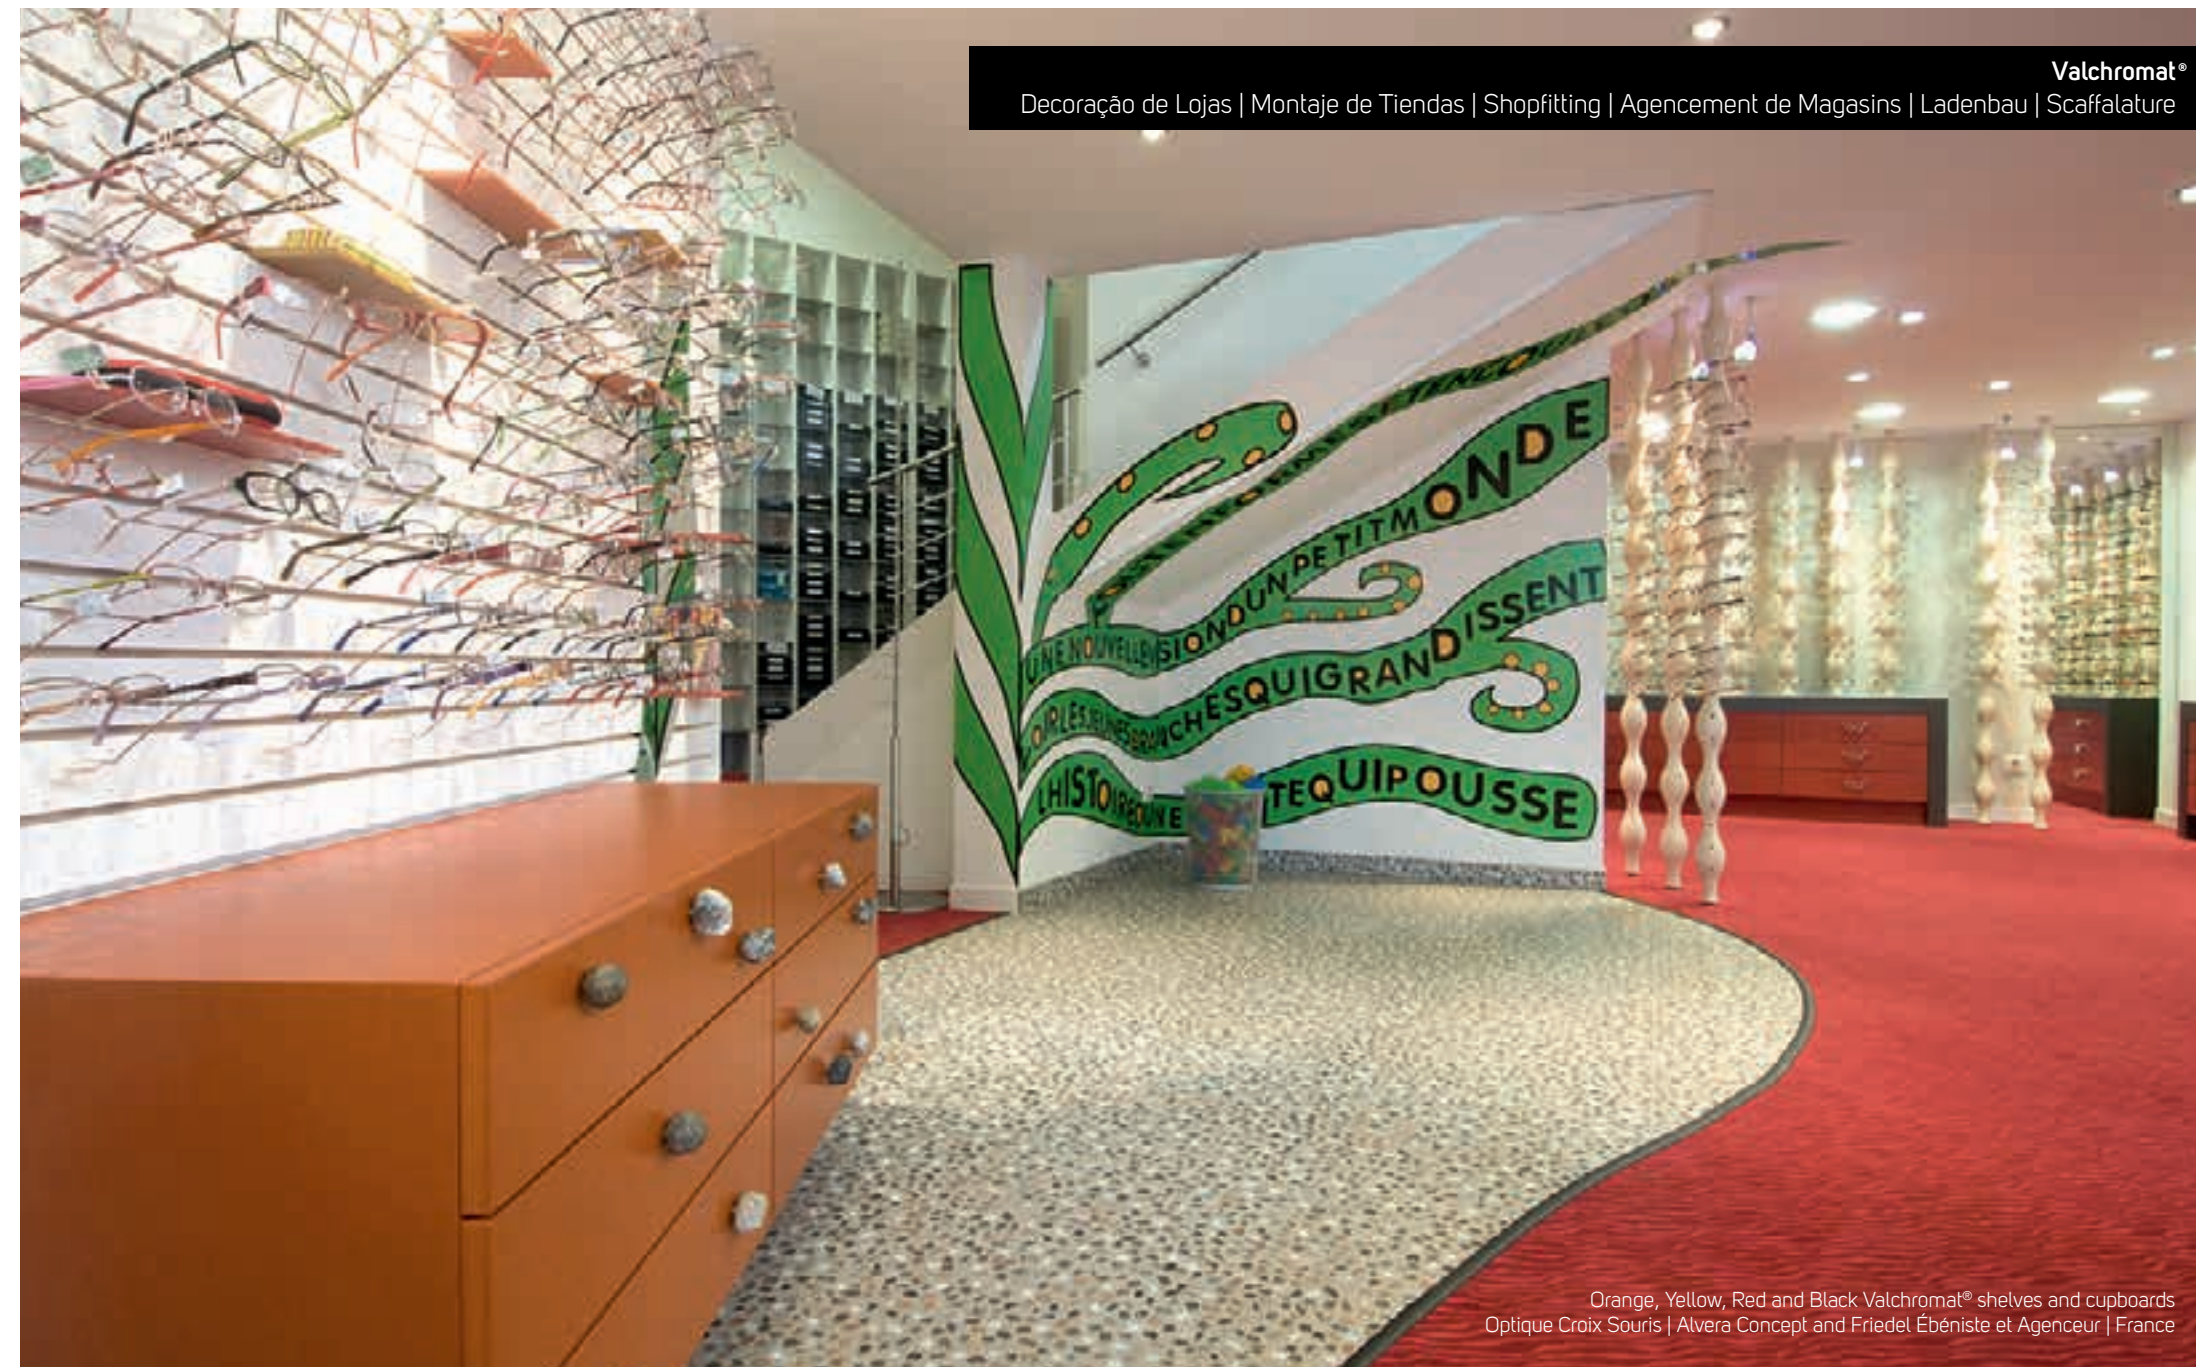

Black Valchromat® walls and doors
Brighton Implant Clinic & Advanced Dentistry | Pedra Silva Arquitectos | United Kingdom

Orange, Yellow, Red and Black Valchromat® shelves and cupboards
Optique Croix Souris | Alvera Concept and Friedel Ébéniste et Agenceur | France